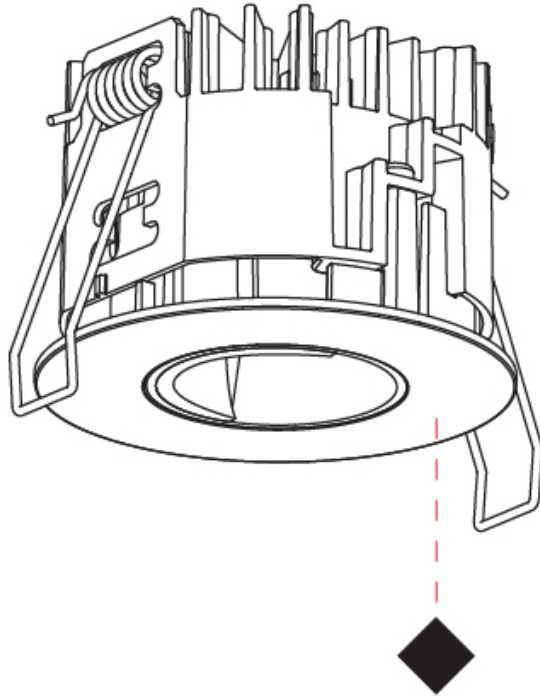

OIKO PRO WALLWASH RECESSED

A35863-

PROJECT

TYPE

SPECIFIER

QUANTITY

DATE

A