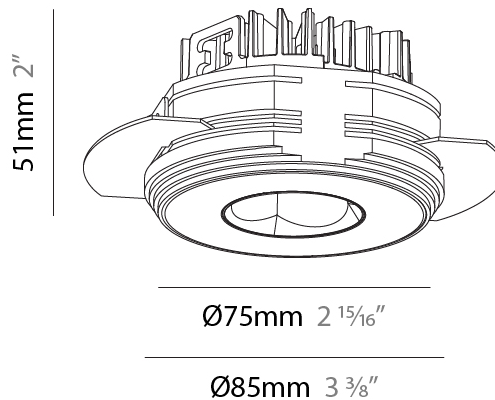

PHYSICAL

Shape: Round
Diameter (mm): 75
Diameter (in): 2 15/16
Height (mm): 51
Height (in): 2
Ceiling Thickness (mm): 10 / 12.5 / 15 / 25
Ceiling Thickness (in): 3/8 or 1/2 or 9/16 or 1
Min. Recessing Depth (mm): 60
Min. Recessing Depth (in): 2 3/8
Light Distribution: Direct
Diffuser: Lens Pack - Spread Lens / Linear Spread Lens / Honeycomb Louver
Fixture Finish: SSR / BKV / CWI / CRY / HAB / UFT / ITA / RUA / FTG / MYG / LOD / PUS / FRO / FUP / KIA / POP / BLS / SPG / MEY / GOH / GUM / CHC / COM / ABZ / JAG / OBR / MOS / ROR
Fixture Material: Aluminum Die Cast
Cut-out Measurements: 68mm / 2 11/16" Diameter

ELECTRICAL

Lamp Type: LED (Zhaga Standard)
Input Wattage (W): 15
Total Output Wattage (W): 13.6
Dimming: Tri-Mode (Non-Dimming and Phase Dimming (120Vac only) and 0-10V Dimming)
Driver Included: No
Driver Location: Recessed Housing
Driver Type: Constant Current - Universal
Driver Class: Class 2
Input Voltage (V): 120 - 277
Constant Current (MA): 350

LED

Color Temperature (°K): 2700 / 3000 / 3500 / 4000
Max. Delivered Lumen (lm): 1375 / 1462 / 1531 / 1545
Nominal Lumen (lm): 1566 / 1665 / 1743 / 1759
CRI: >90 CRI
Lamp Life (hrs): 50000

OPTICAL

Reflector: 50
Adjustability: Fixed

RATINGS AND CERTIFICATIONS

Certified By: Certified for North American Standards
IP rating: IP20