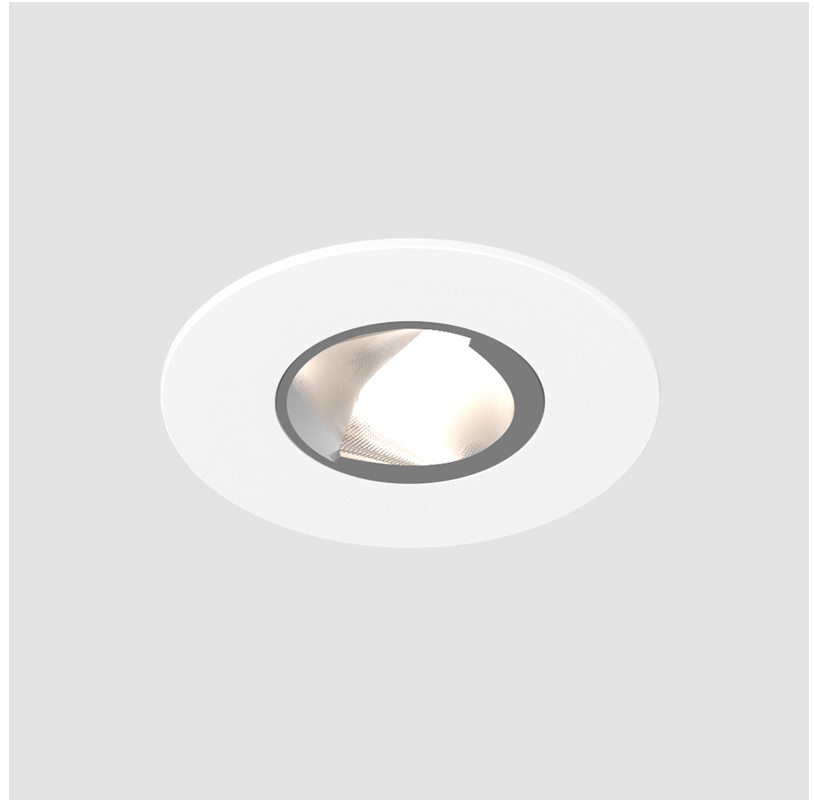

GENERAL

Series: Oiko Pro Round
Subseries: Oiko Pro Wallwash
Brand: Prolicht
Division: Architectural
Mounting Type: Recessed
Mounting Location: Ceiling
Subcategory: Downlight

PHYSICAL

Shape: Round
Diameter (mm): 75
Diameter (in): 2 15/16
Height (mm): 51
Height (in): 2
Ceiling Thickness (mm): 1 - 25
Ceiling Thickness (in): 1/16 - 1 3/16
Min. Recessing Depth (mm): 55
Min. Recessing Depth (in): 2 3/16
Light Distribution: Downlight
Fixture Finish: SSR / BKV / CWI / CRY / HAB / UFT / ITA / RUA / FTG / MYG / LOD / PUS / FRO / FUP / KIA / POP / BLS / SPG / MEY / GOH / GUM / CHC / COM / ABZ / JAG / OBR / MOS / ROR
Fixture Material: Aluminum Die Cast
Cut-out Measurements: 68mm / 2 11/16" Diameter

ELECTRICAL

Lamp Type: LED (Zhaga Standard)
Input Wattage (W): 16
Total Output Wattage (W): 14.6
Dimming: Tri-Mode (Non-Dimming and Phase Dimming (120Vac only) and 0-10V Dimming)
Driver Included: No
Driver Location: Recessed Housing
Driver Type: Constant Current - Universal
Driver Class: Class 2
Housing: See Components
Input Voltage (V): 120 - 277
Constant Current (MA): 350

LED

Color Temperature (*K): 2700 / 3000 / 3500 / 4000
Max. Delivered Lumen (lm): 1302 / 1383 / 1449 / 1462
Nominal Lumen (lm): 1566 / 1665 / 1743 / 1759
CRI: >90 CRI
Lamp Life (hrs): 50000

OPTICAL

Adjustability: Fixed

RATINGS AND CERTIFICATIONS

Certified By: Certified for North American Standards
IP rating: IP20